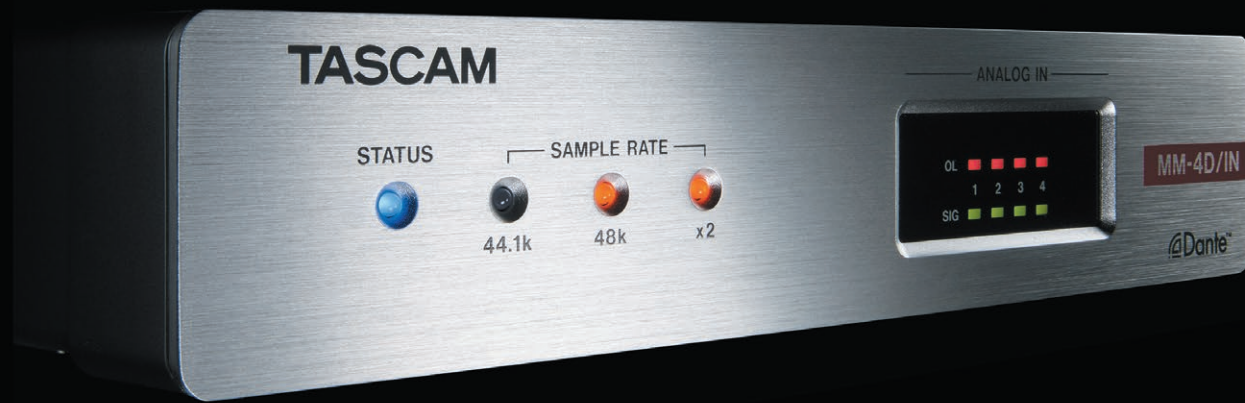

# TASCAM®

4-Channel Mic/Line Input Dante Converter with built-in DSP Mixer

EuroBlock Model **MM-4D/IN-E**

XLR Model **MM-4D/IN-X**

**Dante Compact Processor series**

Providing versatility, flexibility and expandability by combining multiple DCP units.

Built-in DSP 4 Mic/Line input Dante converter to respond to various needs of contractor market and professional audio scene.

Dante  
4x4

Compatible with Dante Domain Manager, and Dante AES67 Mode

MIC/LINE  
In x4

Supports +48V Phantom power

24-bit  
96kHz

PoE  
Power over Ethernet

Remote Mic  
Gain Control

on-Board  
DSP

8 IN/4 OUT  
Matrix Mixer